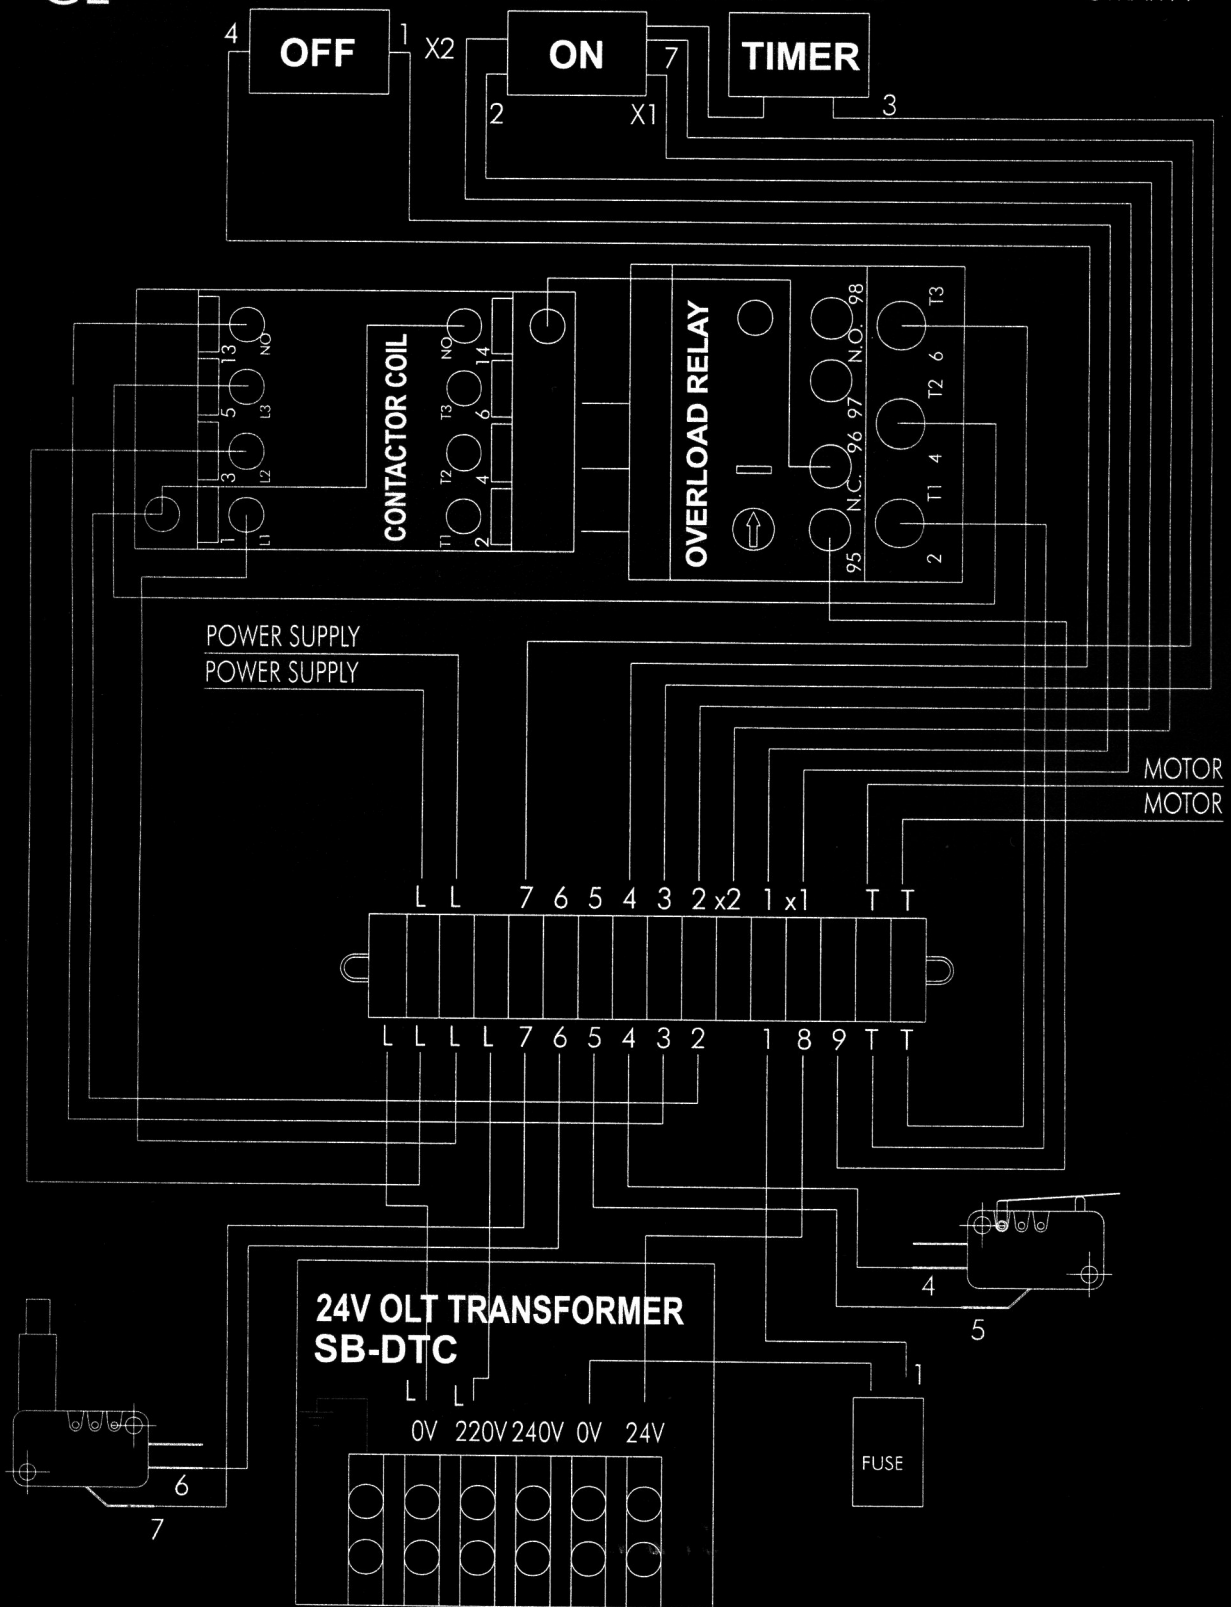

SM-60HI Planetary Mixer Electrical Diagram 220V Single Phase Supply

Item Description	Maker	Part number	Qty	Rem.
S1 EMERGENCY STOP BUTTON	Telemecanique	XB2-BS542	1	
S2 START BUTTON	Telemecanique	XB2-BW3361B	1	
S3 MICROSWITCH (interlock guard)	Crouzet	F83161.3	1	
S4 MICROSWITCH (height adjuster)	Omron	Z-15GQ22-B	1	
KM1 CONTACTOR COIL OF 220V	Allen-Brodley	100-A24N13	1	
K1 TIMER	Ann yih	AT-615	1	
FR1 OVELOAD RELAY	Allen-Brodley	193-A4H1	1	
M1 MOTOR 3 HP SINGLE PHASE 220V	Shiuh jiann	3 HP 220V	1	
T1 TRANSFORMER AC 24V	Sung chuan	220V 24V 24VA	1	
FU FUSE FIXTURE + FUSE 1A(5x20)	Conquer	HTB-32	1	

APPROVED:
DRAW:
MECH NO:
ITEM NO: 60MM07
DATE: NOV.1998

CE

SINGLE PHASE TYPE

3'MAR'99

SM-60HI Planetary Mixer Electrical Diagram 220/380V Three Phase Supply

Item Description	Maker	Part number	Qty	Rem.
S1 EMERGENCY STOP BUTTON	Telemecanique	XB2-BS542	1	
S2 START BUTTON	Telemecanique	XB2-BW3361B	1	
S3 MICROSWITCH (interlock guard)	Crouzet	F83161.3	1	
S4 MICROSWITCH (height adjuster)	Omron	Z-15GQ22-B	1	
KM1 CONTACTOR COIL	Allen-Brodley	100-A12NJ3	1	
K1 TIMER	Ann yih	AT-615	1	
FR1 OVELOAD RELAY	Ann yih	193-A4FI	1	
M1 MOTOR 3 HP THREE PHASE 380V	Shiuh jiann	3HP 220/380V	1	
T1 TRANSFORMER AC 24V	Sung chuan	220V/380V 24V 24VA	1	
FU FUSE FIXTURE + FUSE 1A(5x20)	Conquer	HTB-32	1	

APPROVED:
DRAW:
MECH NO:
ITEM NO: 60MM07-N
DATE: NOV.1998

CE

THREE PHASE TYPE

31MAR'99