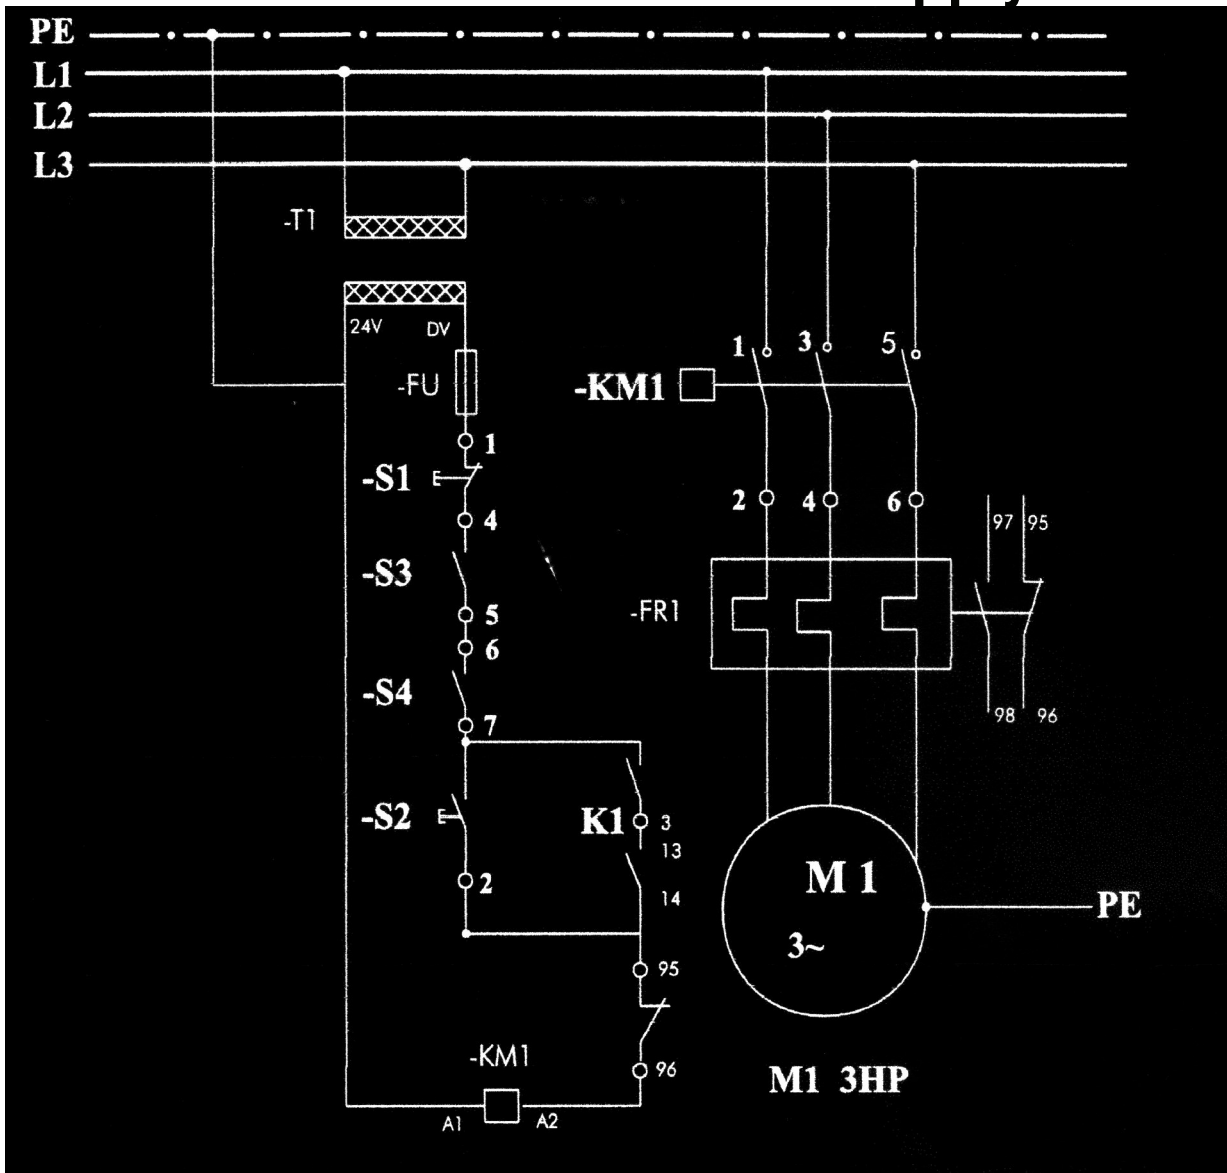

SM-60HI Planetary Mixer Electrical Diagram 220V Single Phase Supply

Item Description	Maker	Part number	Qty	Rem.
S1 EMERGENCY STOP BUTTON	Telemecanique	XB2-BS542	1	
S2 START BUTTON	Telemecanique	XB2-BW3361B	1	
S3 MICROSWITCH (interlock guard)	Crouzet	F83161.3	1	
S4 MICROSWITCH (height adjuster)	Omron	Z-15GQ22-B	1	
KM1 CONTACTOR COIL OF 220V	Allen-Brodley	100-A24N13	1	
K1 TIMER	Ann yih	AT-615	1	
FR1 OVELOAD RELAY	Allen-Brodley	193-A4H1	1	
M1 MOTOR 3 HP SINGLE PHASE 220V	Shiuh jiann	3 HP 220V	1	
T1 TRANSFORMER AC 24V	Sung chuan	220V 24V 24VA	1	
FU FUSE FIXTURE + FUSE 1A(5x20)	Conquer	HTB-32	1	

APPROVED:
DRAW:
MECH NO:
ITEM NO: 60MM07
DATE: NOV.1998

CE

SINGLE PHASE TYPE

3'MAR'99

SM-60HI Planetary Mixer Electrical Diagram 220/380V Three Phase Supply

Item Description	Maker	Part number	Qty	Rem.
S1 EMERGENCY STOP BUTTON	Telemecanique	XB2-BS542	1	
S2 START BUTTON	Telemecanique	XB2-BW3361B	1	
S3 MICROSWITCH (interlock guard)	Crouzet	F83161.3	1	
S4 MICROSWITCH (height adjuster)	Omron	Z-15GQ22-B	1	
KM1 CONTACTOR COIL	Allen-Brodley	100-A12NJ3	1	
K1 TIMER	Ann yih	AT-615	1	
FR1 OVELOAD RELAY	Ann yih	193-A4FI	1	
M1 MOTOR 3 HP THREE PHASE 380V	Shiuh jiann	3HP 220/380V	1	
T1 TRANSFORMER AC 24V	Sung chuan	220V/380V 24V 24VA	1	
FU FUSE FIXTURE + FUSE 1A(5x20)	Conquer	HTB-32	1	

APPROVED:
DRAW:
MECH NO:
ITEM NO: 60MM07-N
DATE: NOV.1998

CE

THREE PHASE TYPE

31MAR'99