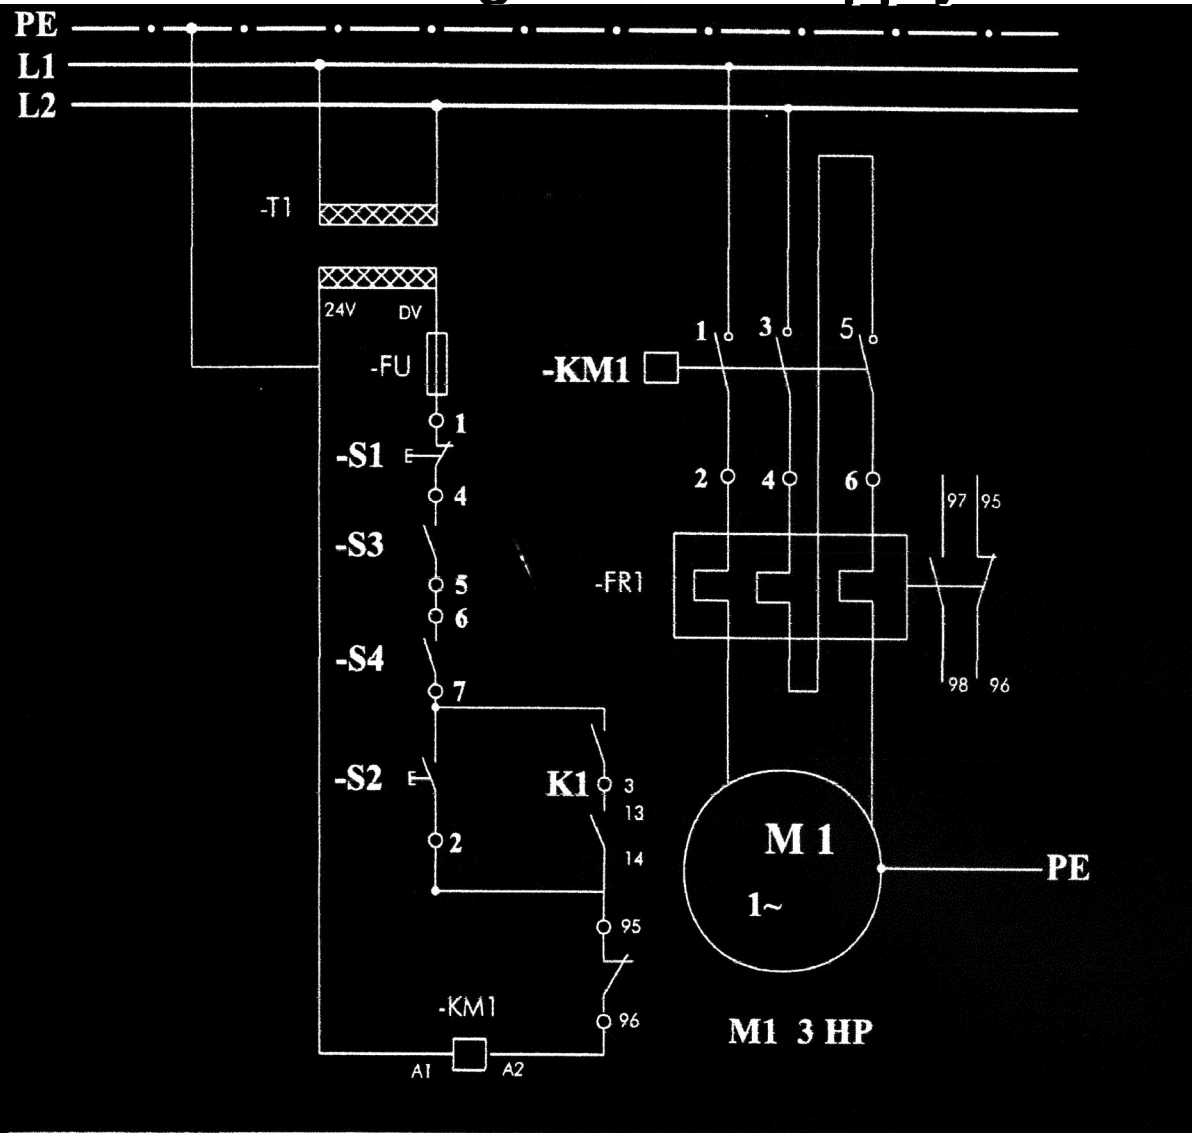

SM-60HI Planetary Mixer Electrical Diagram 220V Single Phase Supply

Item Description	Maker	Part number	Qty	Rem.
S1 EMERGENCY STOP BUTTON	Telemecanique	XB2-BS542	1	
S2 START BUTTON	Telemecanique	XB2-BW3361B	1	
S3 MICROSWITCH (interlock guard)	Crouzet	F83161.3	1	
S4 MICROSWITCH (height adjuster)	Omron	Z-15GQ22-B	1	
KM1 CONTACTOR COIL OF 220V	Allen-Brodley	100-A24N13	1	
K1 TIMER	Ann yih	AT-615	1	
FR1 OVELOAD RELAY	Allen-Brodley	193-A4H1	1	
M1 MOTOR 3 HP SINGLE PHASE 220V	Shiuh jiann	3 HP 220V	1	
T1 TRANSFORMER AC 24V	Sung chuan	220V 24V 24VA	1	
FU FUSE FIXTURE + FUSE 1A(5x20)	Conquer	HTB-32	1	

APPROVED:
DRAW:
MECH NO:
ITEM NO: 60MM07
DATE: NOV.1998

CE

SINGLE PHASE TYPE

3'MAR'99

SM-60HI Planetary Mixer Electrical Diagram 220/380V Three Phase Supply

Item Description	Maker	Part number	Qty	Rem.
S1 EMERGENCY STOP BUTTON	Telemecanique	XB2-BS542	1	
S2 START BUTTON	Telemecanique	XB2-BW3361B	1	
S3 MICROSWITCH (interlock guard)	Crouzet	F83161.3	1	
S4 MICROSWITCH (height adjuster)	Omron	Z-15GQ22-B	1	
KM1 CONTACTOR COIL	Allen-Brodley	100-A12NJ3	1	
K1 TIMER	Ann yih	AT-615	1	
FR1 OVELOAD RELAY	Ann yih	193-A4FI	1	
M1 MOTOR 3 HP THREE PHASE 380V	Shiuh jiann	3HP 220/380V	1	
T1 TRANSFORMER AC 24V	Sung chuan	220V/380V 24V 24VA	1	
FU FUSE FIXTURE + FUSE 1A(5x20)	Conquer	HTB-32	1	

APPROVED:
DRAW:
MECH NO:
ITEM NO: 60MM07-N
DATE: NOV.1998

CE

THREE PHASE TYPE

31MAR'99