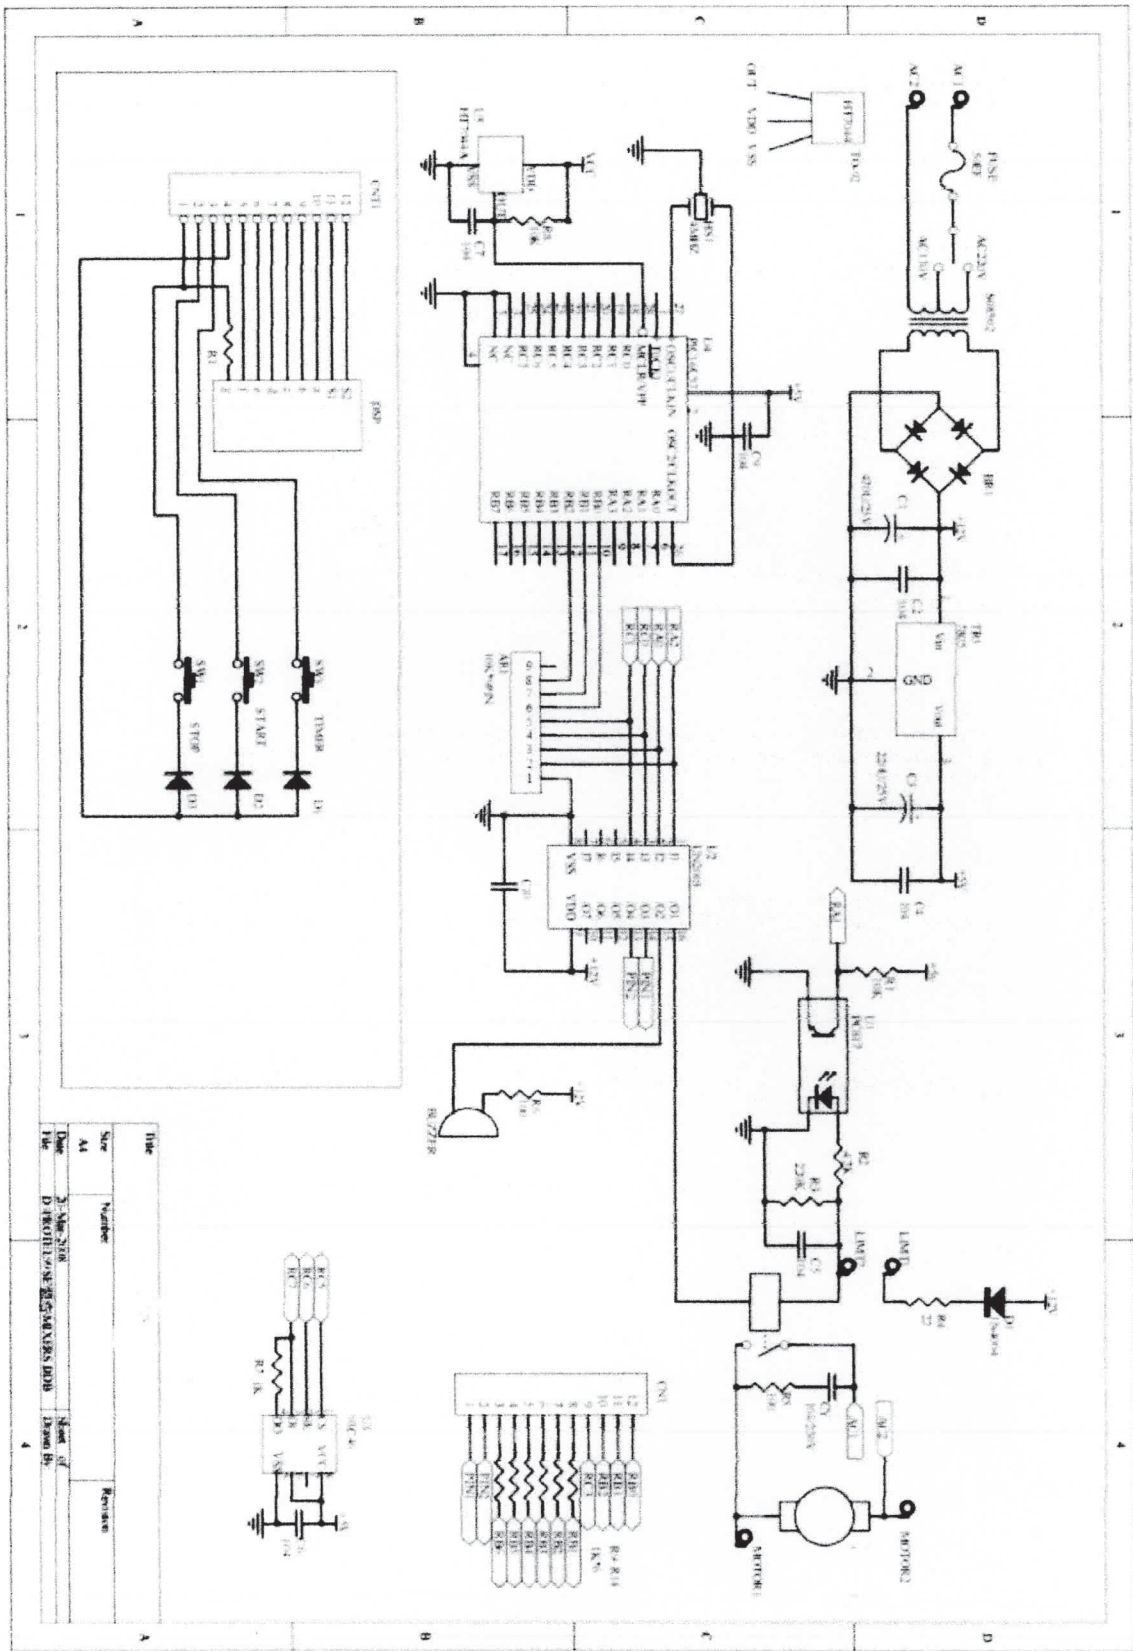

# SM-800A Planetary Mixer Electrical Diagram

Title	Number	Revision
SM-800A	A1	
Date	3-10-78	Drawn by
Drawn by	D. BROTHMAN	Checked by